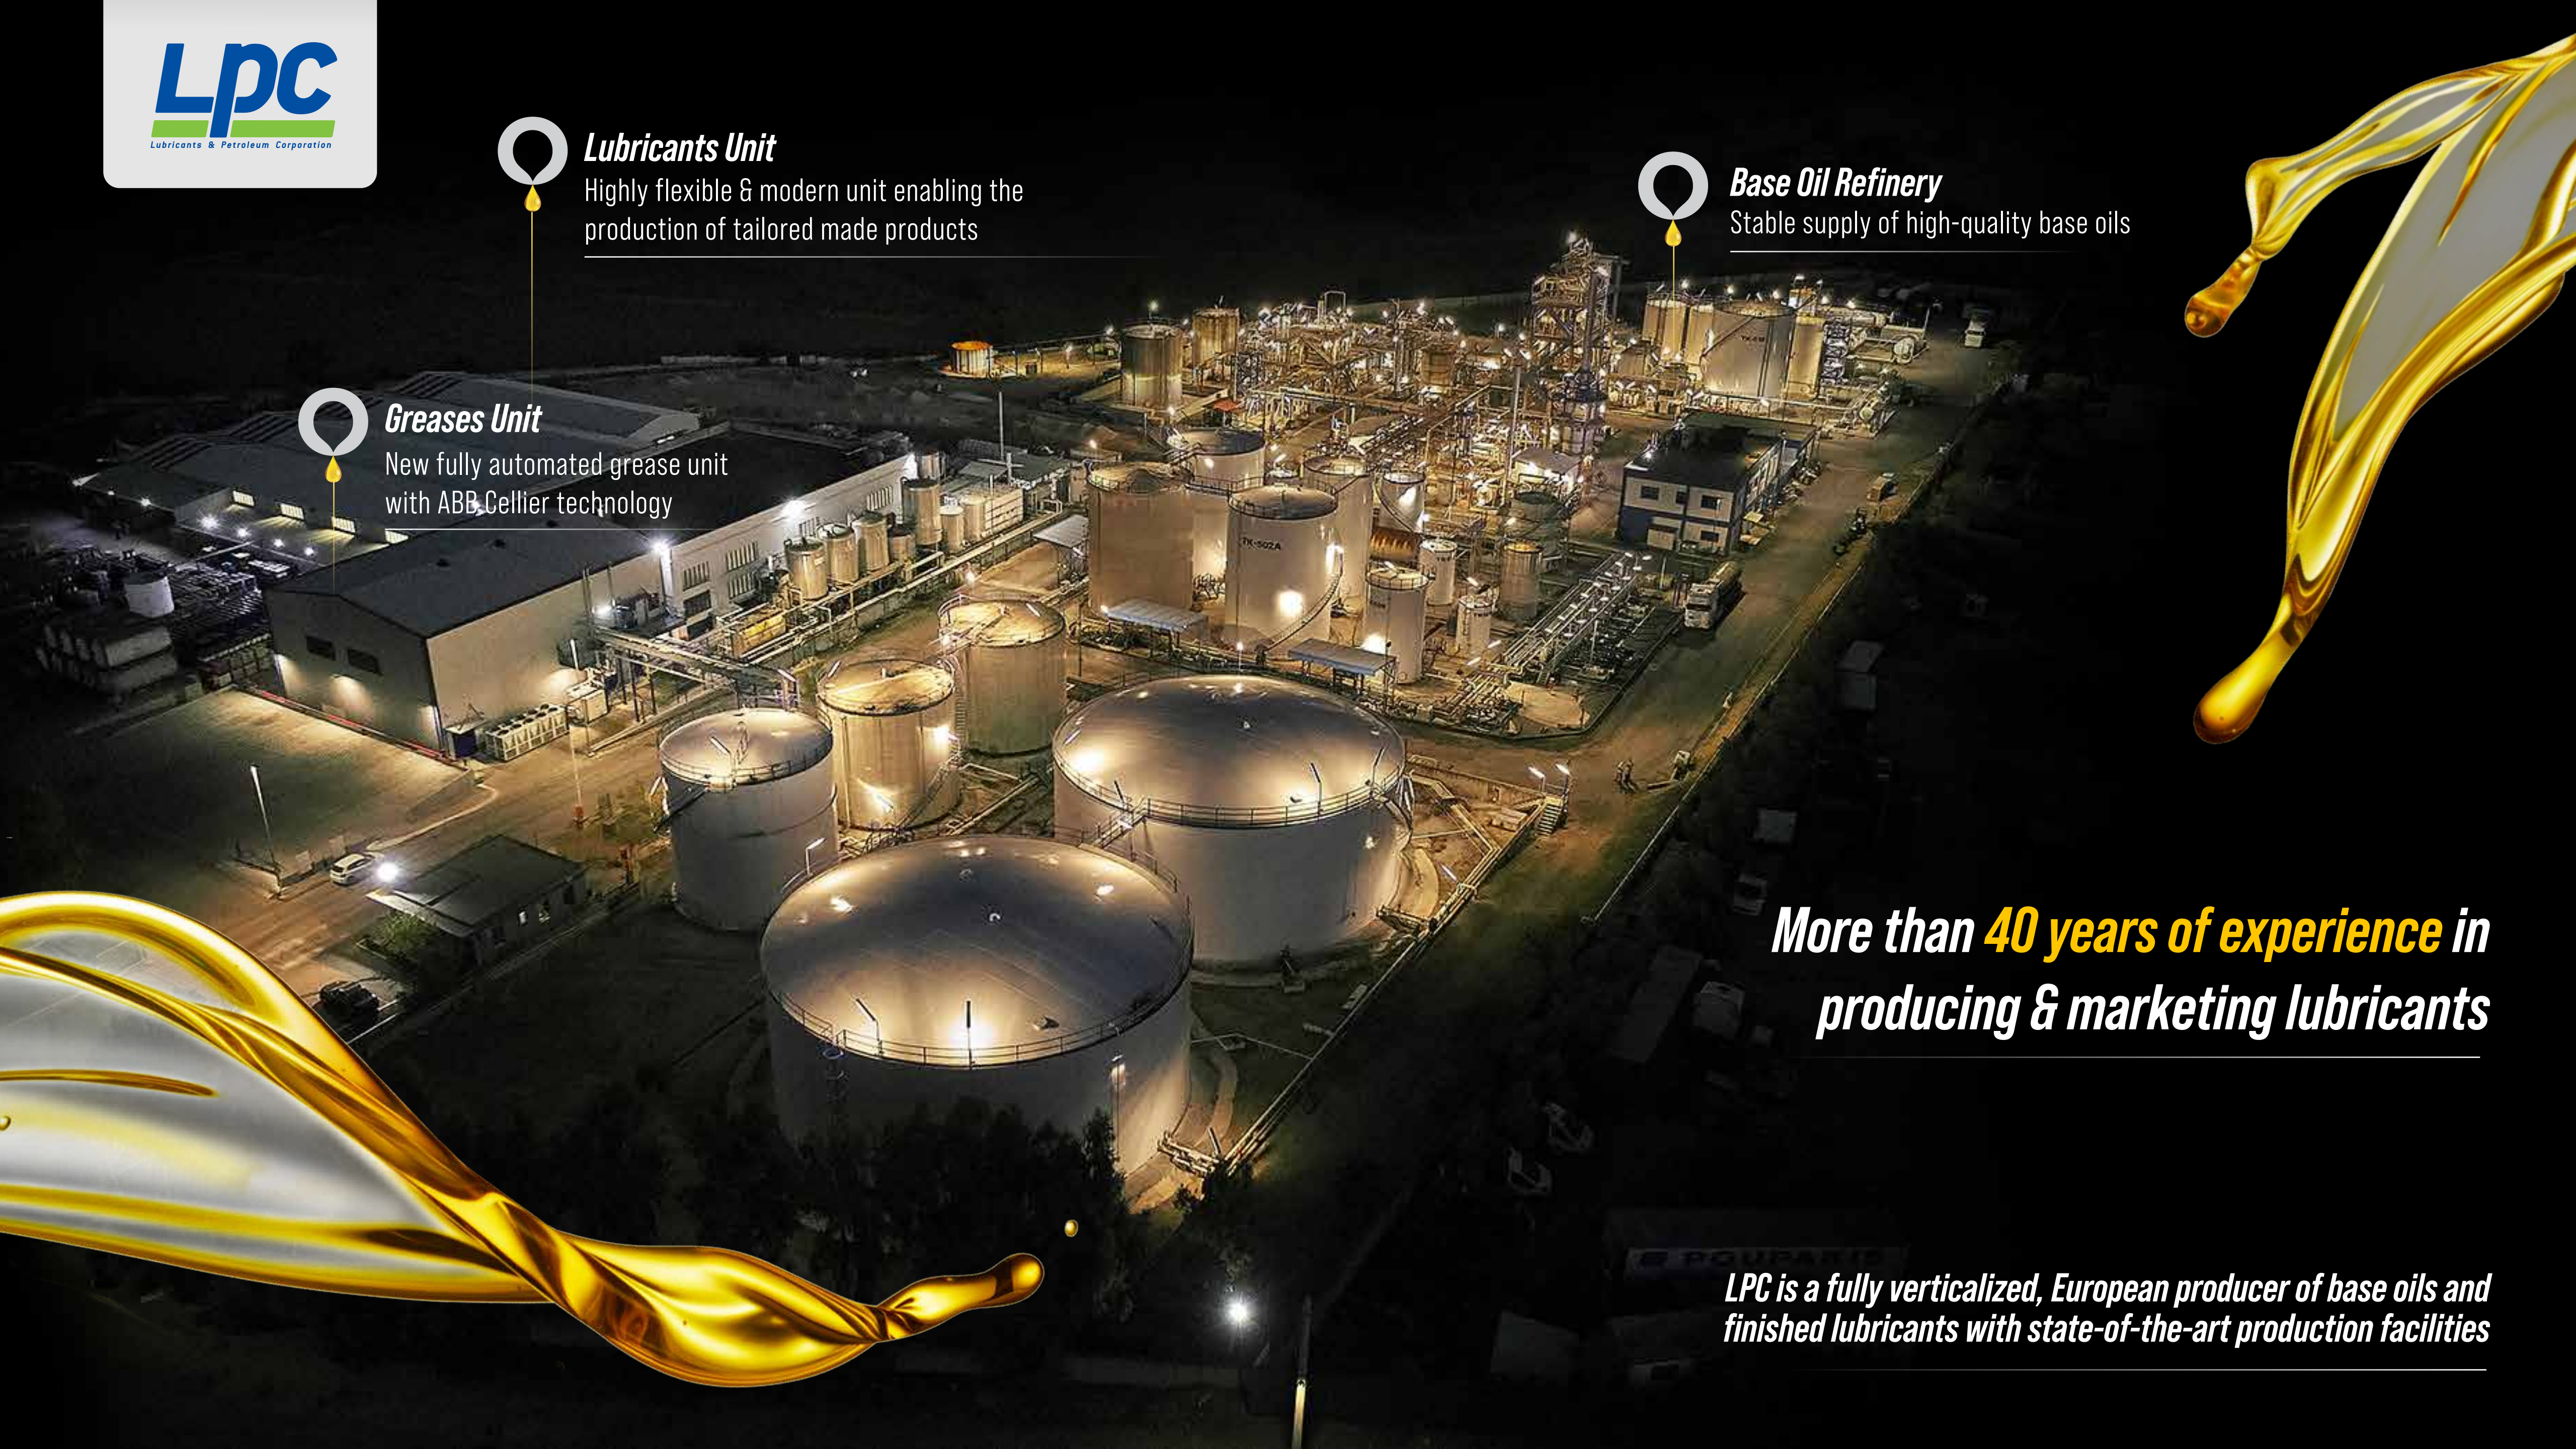

**Lubricants Unit**

Highly flexible & modern unit enabling the production of tailored made products

**Greases Unit**

New fully automated grease unit with ABB Cellier technology

**Base Oil Refinery**

Stable supply of high-quality base oils

**More than 40 years of experience in producing & marketing lubricants**

**LPC is a fully verticalized, European producer of base oils and finished lubricants with state-of-the-art production facilities**